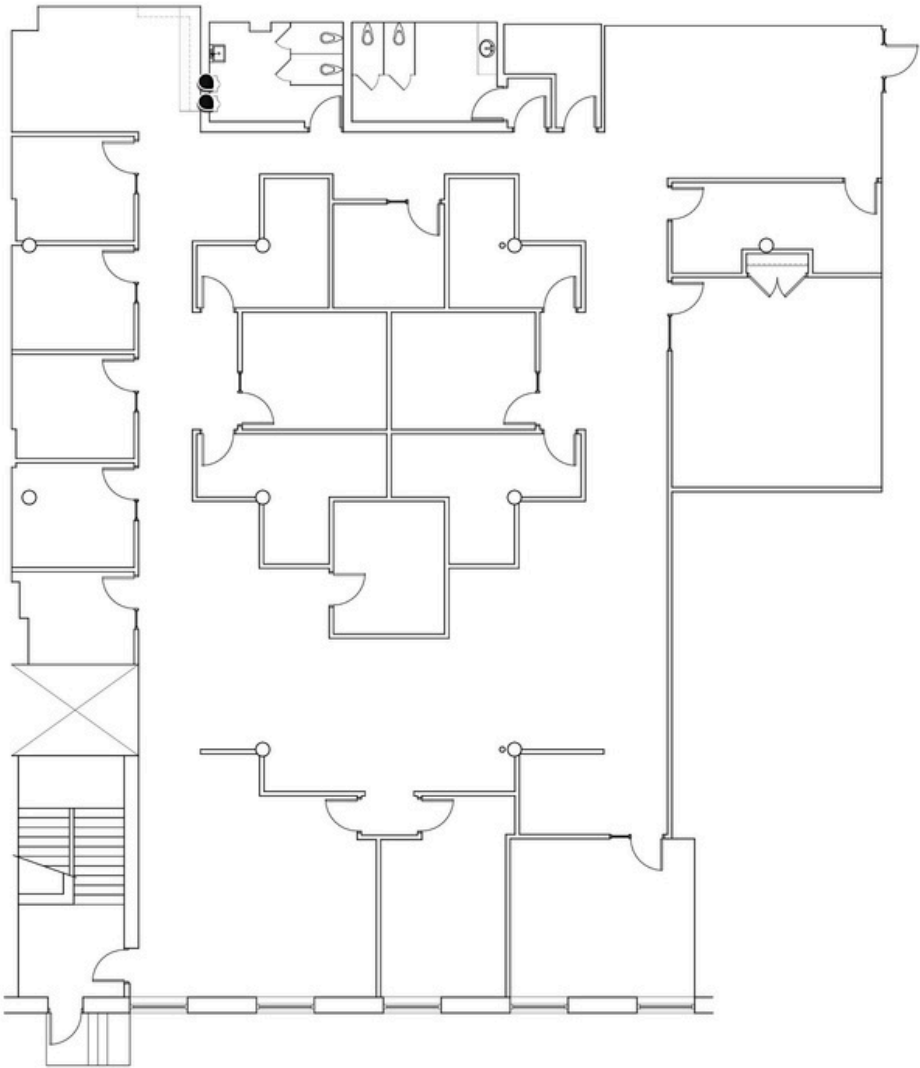

678 FRONT AVE, GRAND RAPIDS, MI

# SUITE 180

7332 TOTAL SQ. FT.

FLOOR PLAN  
SCALE: 1/8" = 1'-0"