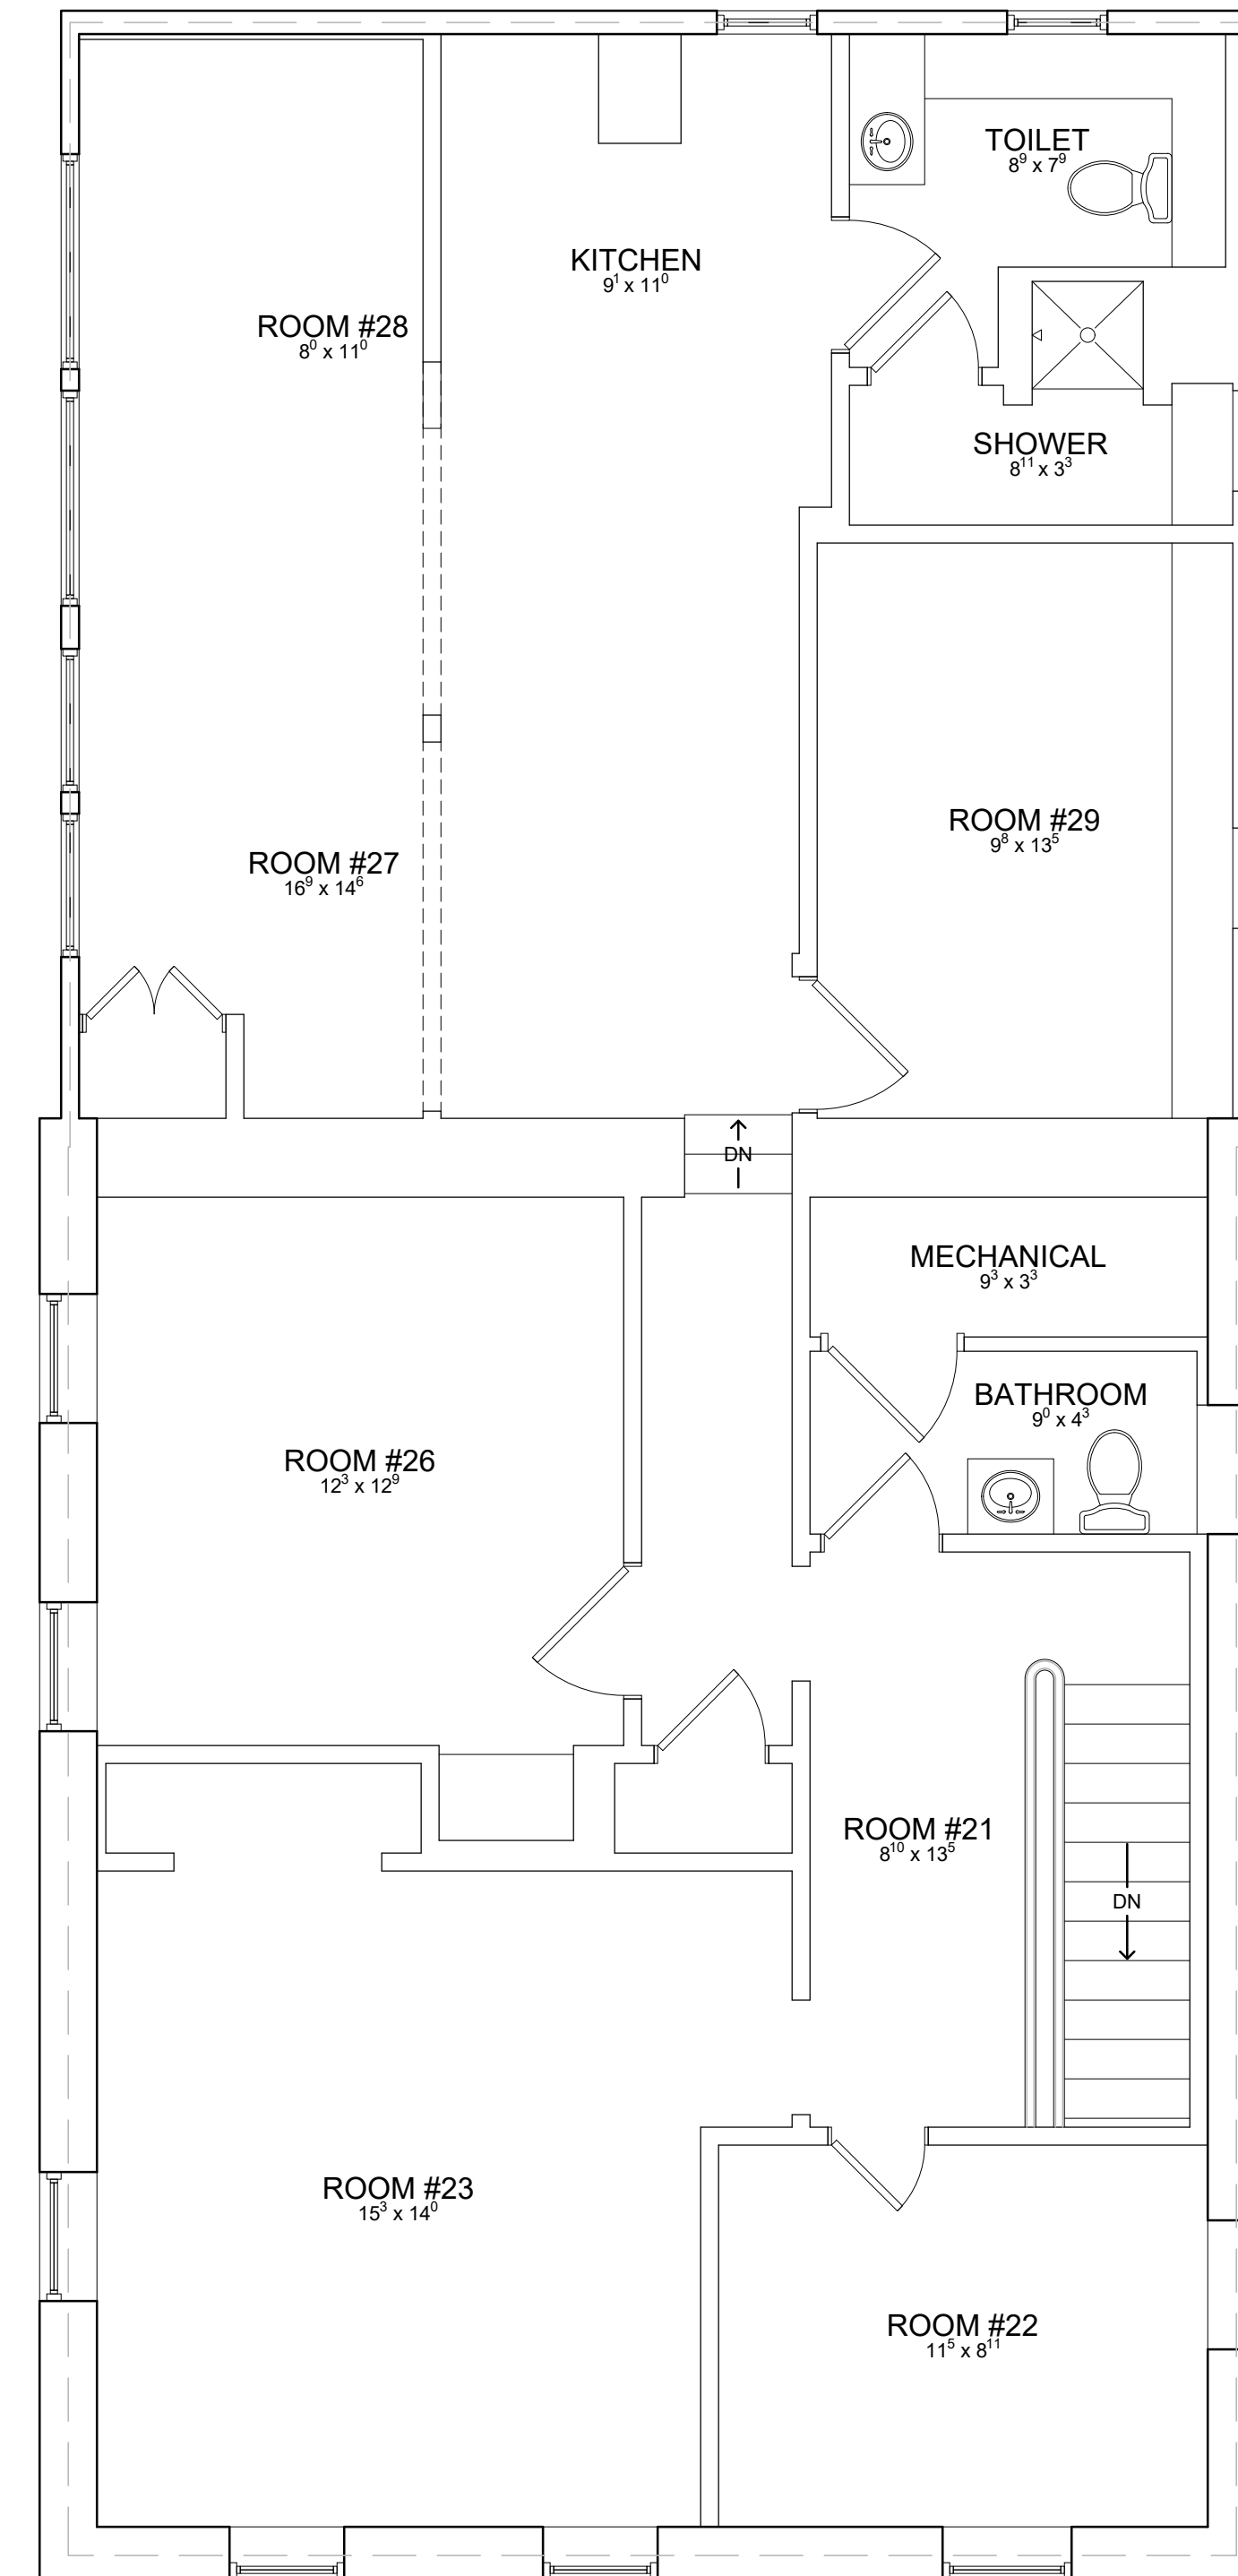

post
associates
architects

40 pearl st. suite 900
grand rapids | michigan
616.451.3041
postassociates.com

Riverview Center Stone House

Available Lease Space

Grand Rapids, Michigan

731 Front Ave

MAIN LEVEL FLOOR PLAN
SCALE: 1/4" = 1'-0"

UPPER LEVEL FLOOR PLAN
SCALE: 1/4" = 1'-0"

STONE HOUSE AREA:
1,766 SQUARE FEET

PERIMETER OF CALCULATED AREA

DATE	ISSUED FOR	date	issued for

file no.

19-39

sheet no.

STONE HOUSE