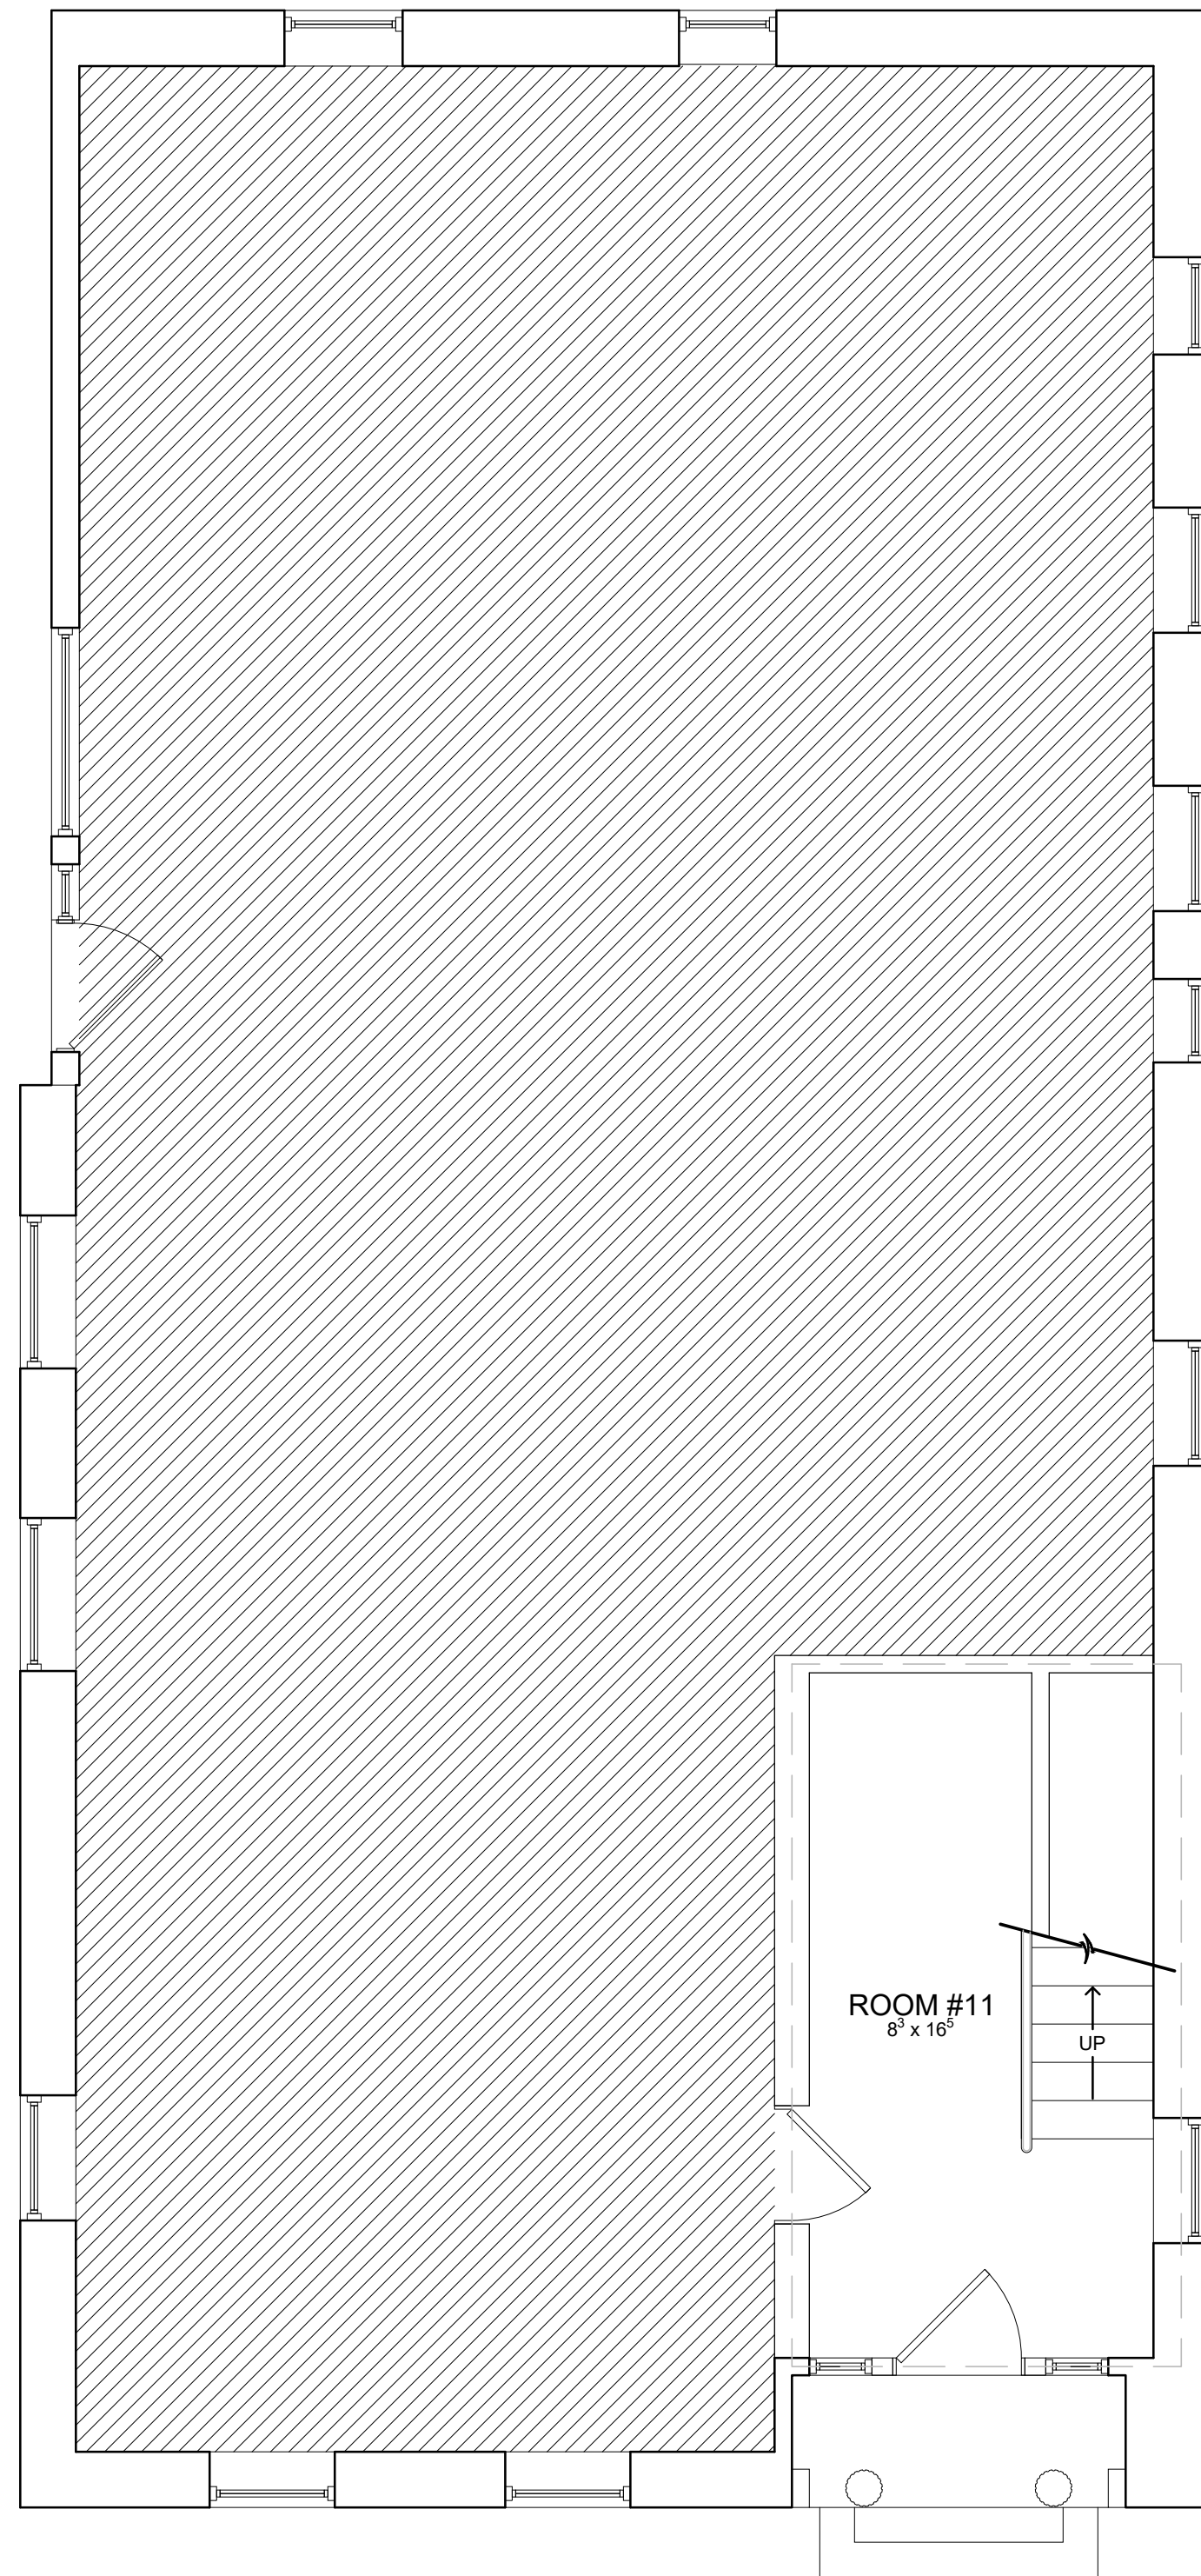

post
associates
architects

40 pearl st. suite 900
grand rapids | michigan
616.451.3041
postassociates.com

Riverview Center Stone House

Available Lease Space

Grand Rapids, Michigan

731 Front Ave

MAIN LEVEL FLOOR PLAN
SCALE: 1/4" = 1'-0"

UPPER LEVEL FLOOR PLAN
SCALE: 1/4" = 1'-0"

STONE HOUSE AREA:
1,766 SQUARE FEET

PERIMETER OF CALCULATED AREA

DATE	ISSUED FOR	date	issued for

file no.

19-39

sheet no.

STONE HOUSE